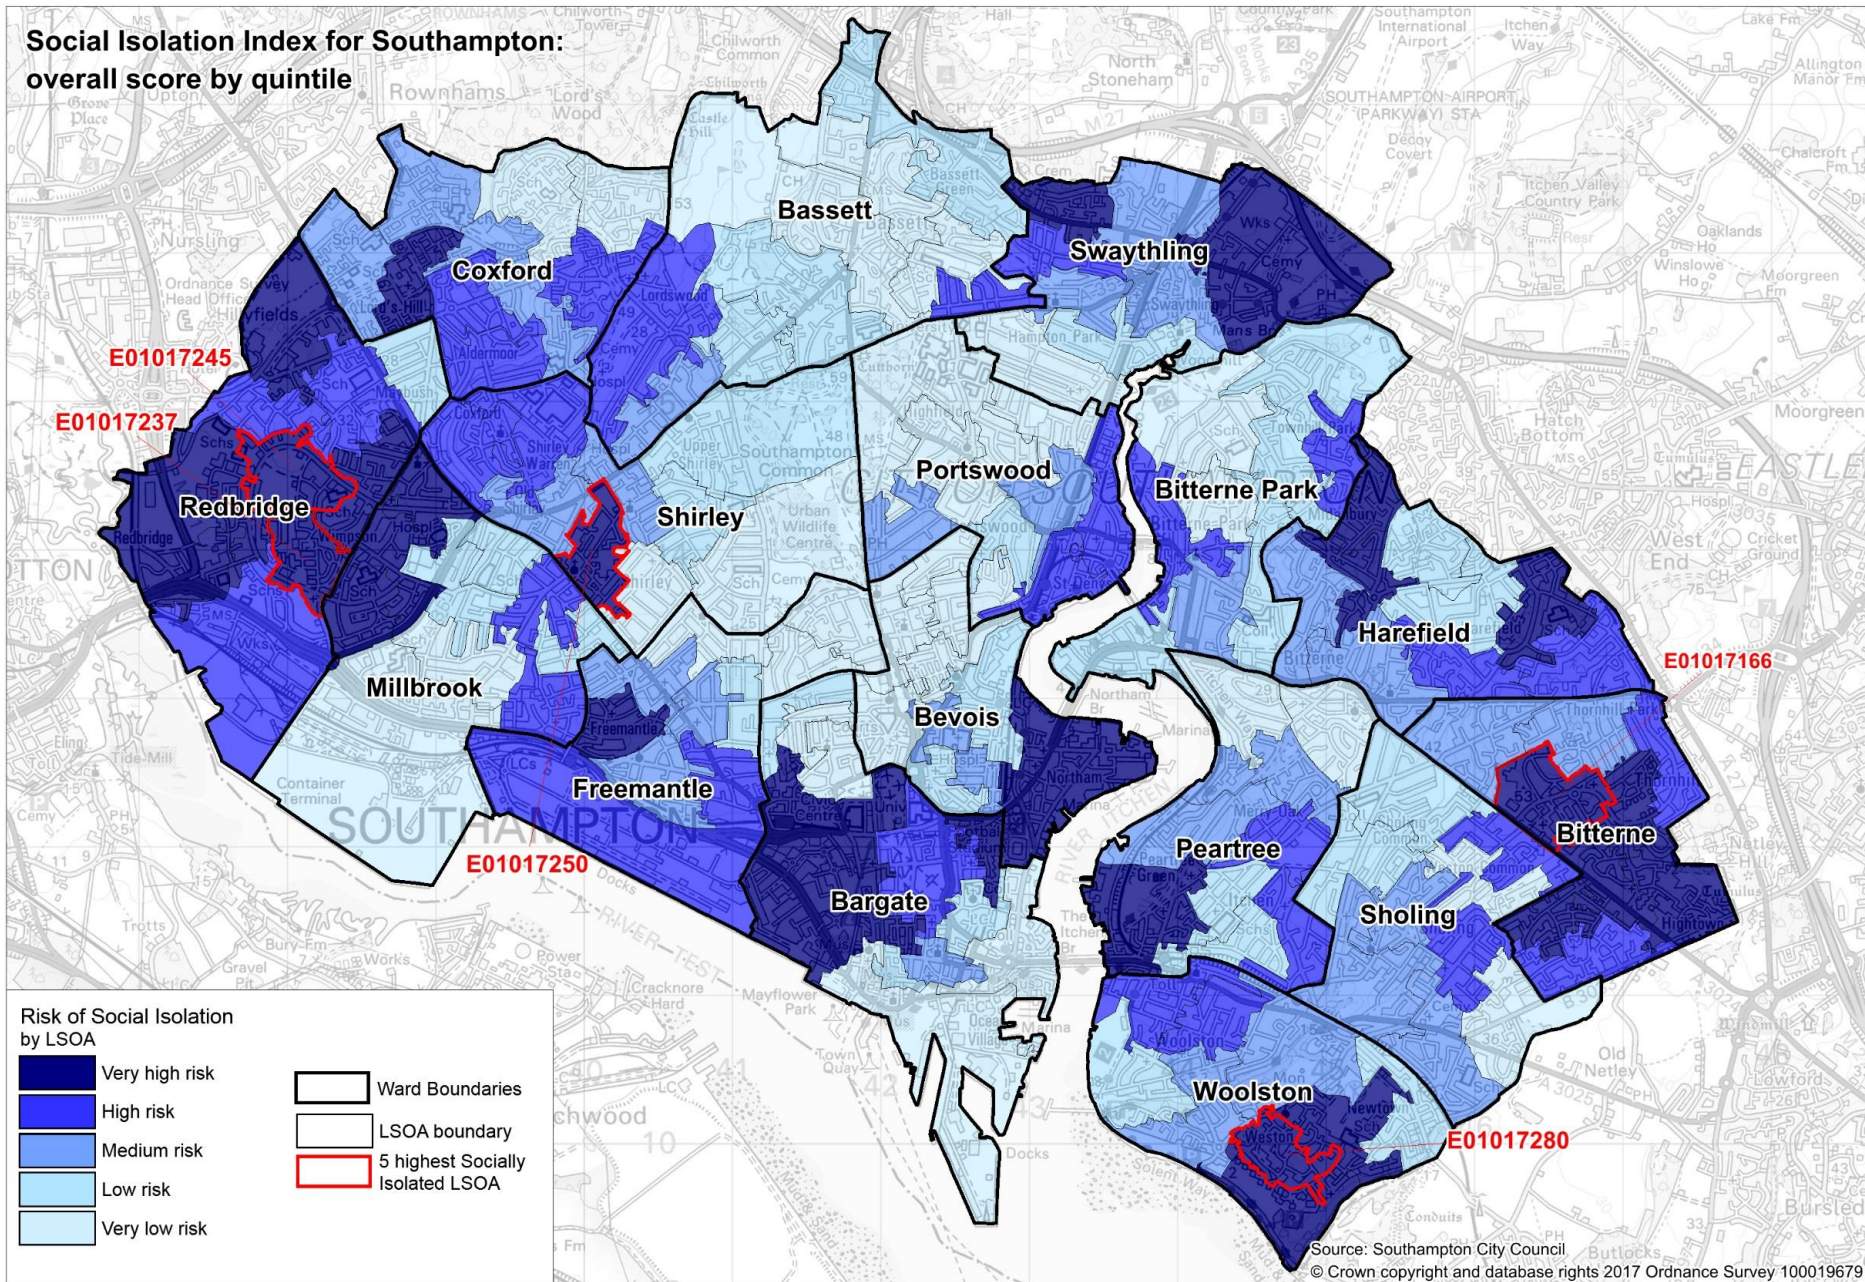

Social Isolation Index for Southampton:
overall score by quintile

Source: Southampton City Council
 © Crown copyright and database rights 2017 Ordnance Survey 100019679