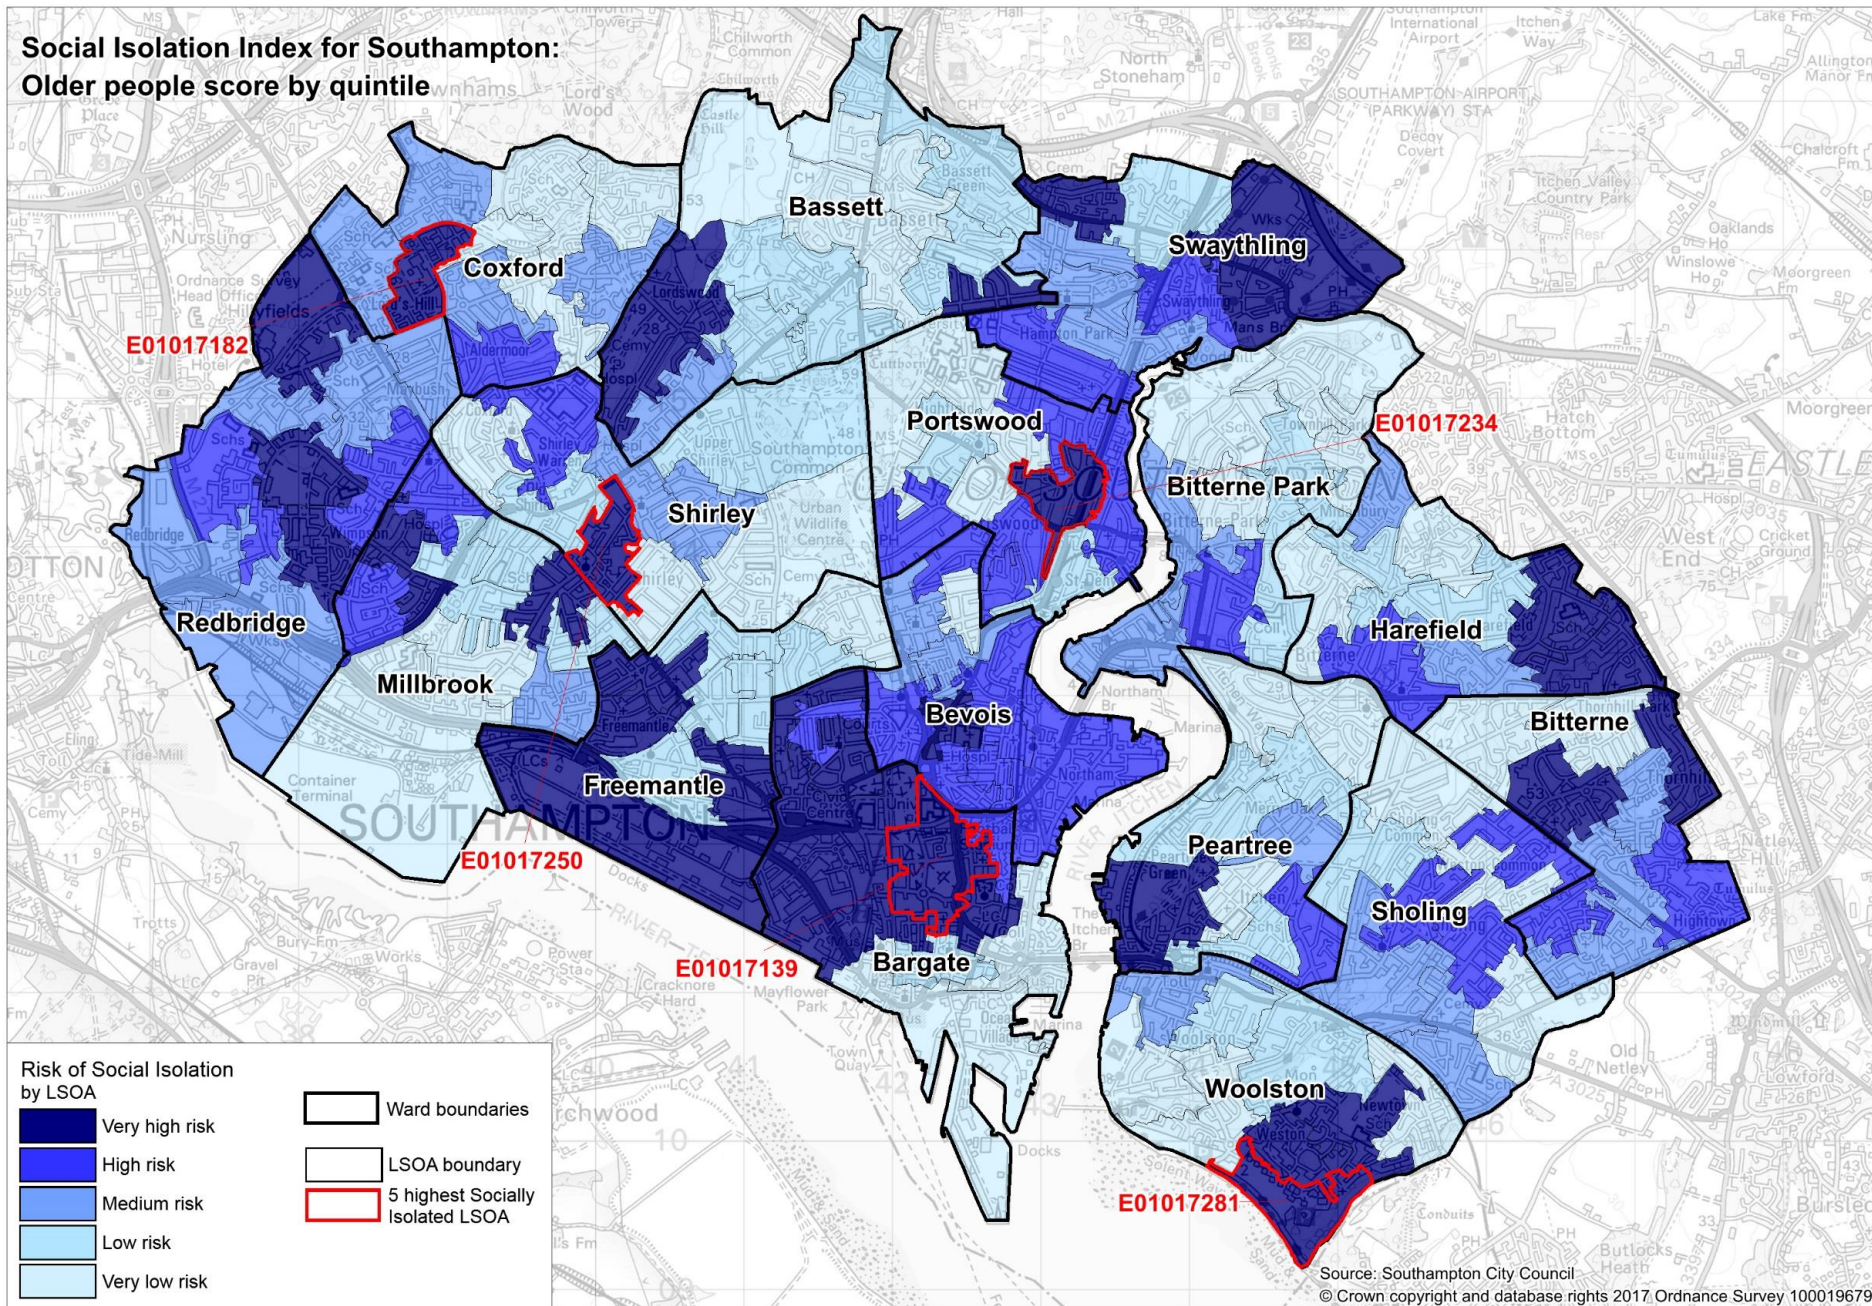

**Social Isolation Index for Southampton:  
Older people score by quintile**

Source: Southampton City Council  
© Crown copyright and database rights 2017, Ordnance Survey 100019679